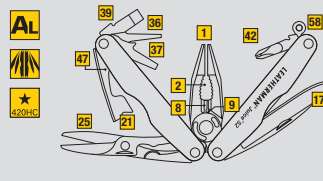

CRUNCH®

FREESTYLE®

CHARGE® ALX

CHARGE® TTI

JUICE® C2

JUICE® CS4

JUICE® S2

JUICE® XE6

LEAP™

MUT®

MUT® EOD

OHT®

REBAR®

KNIFELESS REBAR®

REV™

SIDEKICK™