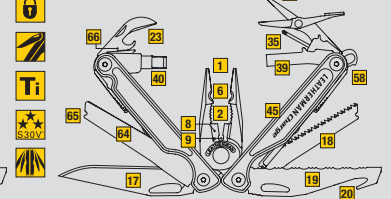

CRUNCH®

FREESTYLE®

CHARGE® ALX

CHARGE® TTI

JUICE® C2

JUICE® CS4

JUICE® S2

JUICE® XE6

LEAP™

MUT®

MUT® EOD

OHT®

REBAR®

KNIFELESS REBAR®

REV™

SIDEKICK™